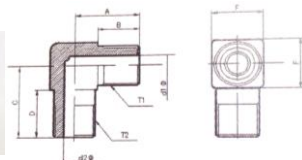

アダプター

ORAの90°

OR34

ORU