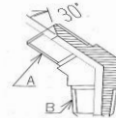

アダプター 36

品名	ネジA	ネジB	定価	
34-0202	G1/8	R1/8	430	
34-0404	G1/4	R1/4	430	
34-0606	G3/8	R3/8	500	
34-0808	G1/2	R1/2	710	
34-1212	G3/4	R3/4	1,120	
34-1616	G1	R1	1,800	
34-2020	G1 1/4	R1 1/4	3,690	
34-2424	G1 1/2	R1 1/2	5,090	
34-3232	G2	R2	10,350	
34-0808H	G1/2	R1/2	2,480	
34-1212H	G3/4	R3/4	3,150	
34-1616H	G1	R1	3,870	
34-0204	G1/8	R1/4	610	
34-0206	G1/8	R3/8	1,620	
34-0402	G1/4	R1/8	610	
34-0406	G1/4	R3/8	650	
34-0408	G1/4	R1/2	1,710	
34-0604	G3/8	R1/4	650	
34-0608	G3/8	R1/2	860	
34-0612	G3/8	R3/4	2,030	
34-0804	G1/2	R1/4	1,580	
34-0806	G1/2	R3/8	860	
34-0812	G1/2	R3/4	1,330	
34-0816	G1/2	R1	3,830	
34-1208	G3/4	R1/2	1,330	
34-1216	G3/4	R1	2,340	
34-1612	G1	R3/4	2,340	
34-1620	G1	R1 1/4	3,830	
34-2016	G1 1/4	R1	3,830	
34-2024	G1 1/4	R1 1/2	7,070	
34-2420	G1 1/2	R1 1/4	7,070	
34-2432	G1 1/2	R2	9,000	
34-3224	G2	R1 1/2	9,000	
34-0404L	G1/4	R1/4	1,130	
34-0606L	G3/8	R3/8	1,260	
34-0808L	G1/2	R1/2	1,890	
34-1212L	G3/4	R3/4	4,140	
34-1616L	G1	R1	6,300	
34-0402L	G1/4	R1/8	1,800	
34-0406L	G1/4	R3/8		
34-0604L	G3/8	R1/4		
34-0608L	G3/8	R1/2	2,480	
34-0806L	G1/2	R3/8	2,480	
34-0812L	G1/2	R3/4		
34-1208L	G3/4	R1/2		
34-1216L	G3/4	R1	8,330	
34-1612L	G1	R3/4	6,300	

品名	ネジA	ネジB	定価	
36-0202	G1/8	R1/8	430	
36-0404	G1/4	R1/4	430	
36-0606	G3/8	R3/8	500	
36-0808	G1/2	R1/2	710	
36-1212	G3/4	R3/4	1,120	
36-1616	G1	R1	1,800	
36-2020	G1 1/4	R1 1/4	3,690	
36-2424	G1 1/2	R1 1/2	5,090	
36-3232	G2	R2	10,350	
36-0808H	G1/2	R1/2	2,480	
36-1212H	G3/4	R3/4	3,150	
36-1616H	G1	R1	3,870	
36-0204	G1/8	R1/4	610	
36-0402	G1/4	R1/8	610	
36-0406	G1/4	R3/8	650	
36-0604	G3/8	R1/4	650	
36-0608	G3/8	R1/2	850	
36-0806	G1/2	R3/8	850	
36-0812	G1/2	R3/4	1,330	
36-1208	G3/4	R1/2	1,330	
36-1216	G3/4	R1	2,340	
36-1612	G1	R3/4	2,340	
36-1620	G1	R1 1/4	3,830	
36-2016	G1 1/4	R1	3,830	
36-2024	G1 1/4	R1 1/2	7,070	
36-2420	G1 1/2	R1 1/4	7,070	
36-2432	G1 1/2	R2	9,000	
36-3224	G2	R1 1/2	9,000